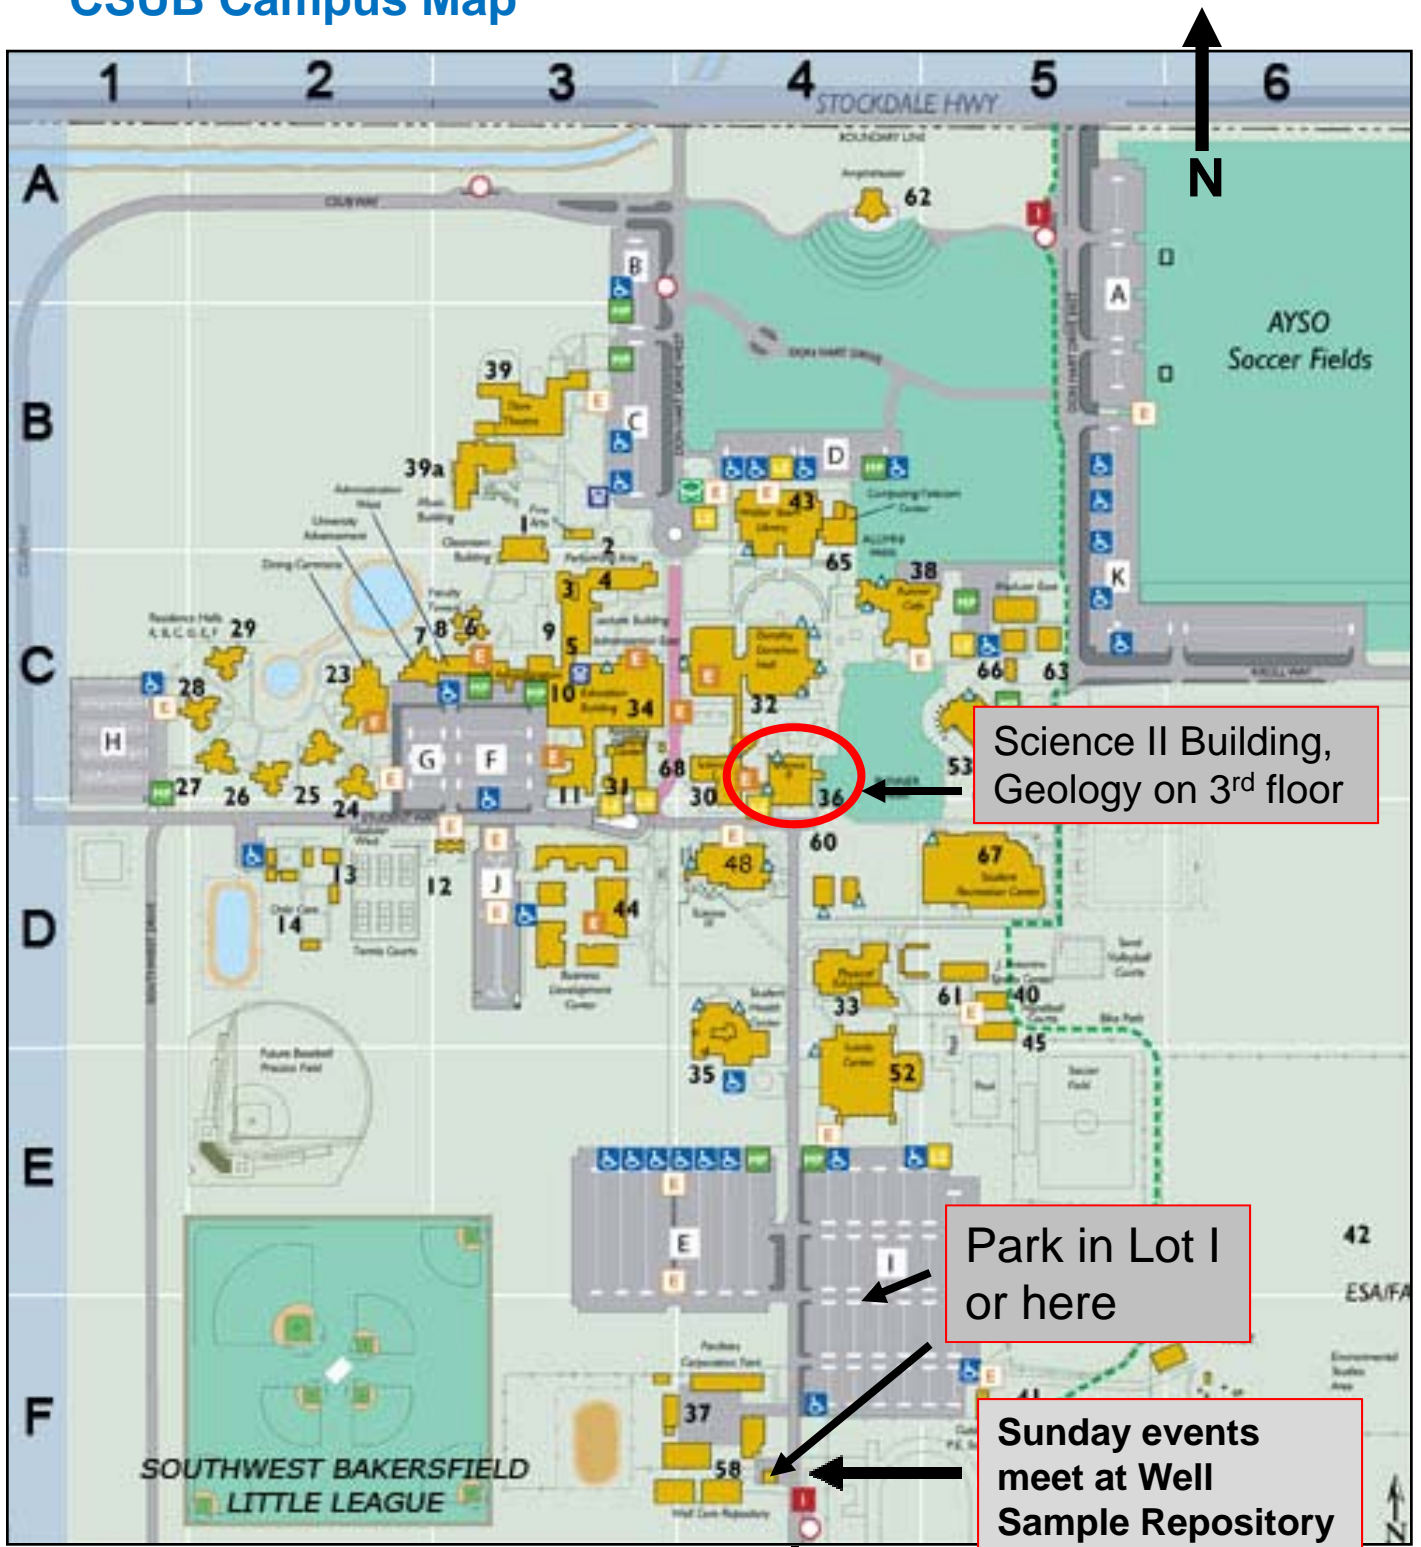

CSUB Campus Map

Science II Building,
Geology on 3rd floor

Park in Lot I
or here

Sunday events
meet at Well
Sample Repository

To Camino Media, Ming Ave,
and Gosford Rd.