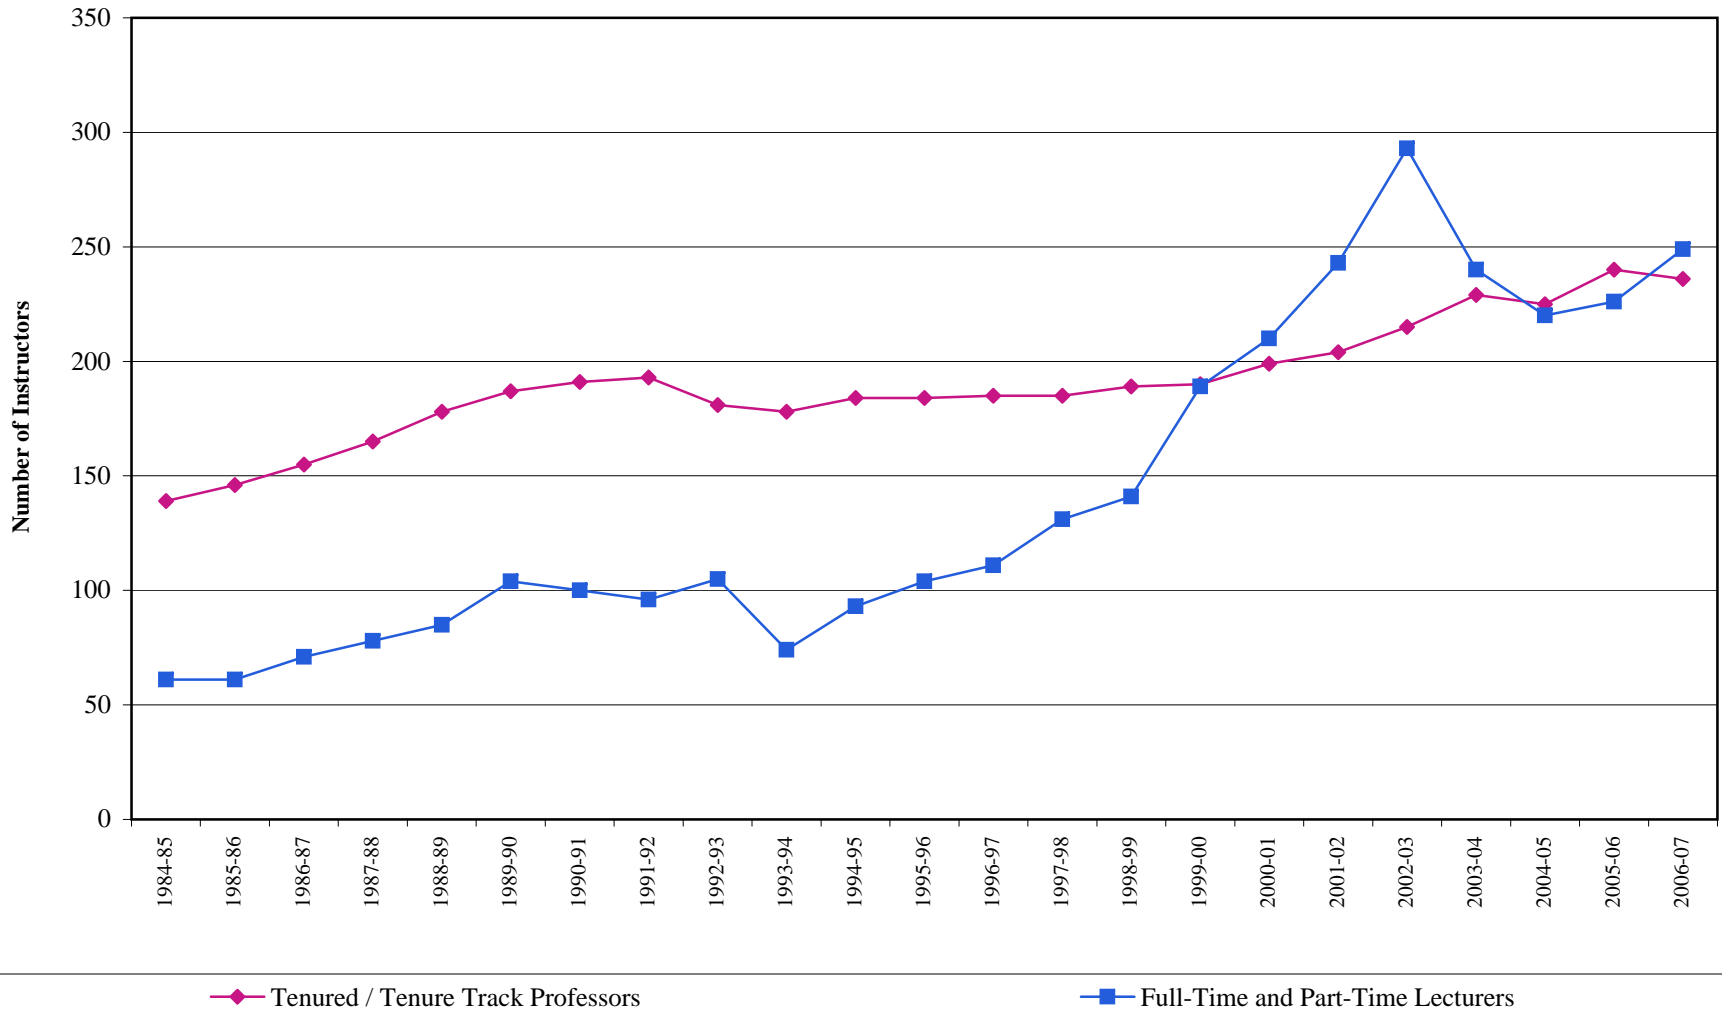

California State University Bakersfield Instructional Faculty by Type: 1984 - Present

California State University Bakersfield Percentage of Instructional Faculty by Type: 1984 - Present

California State University Bakersfield Instructional Faculty by Type: 1984 - Present

California State University Bakersfield Percentage of Instructional Faculty by Type: 1984 - Present