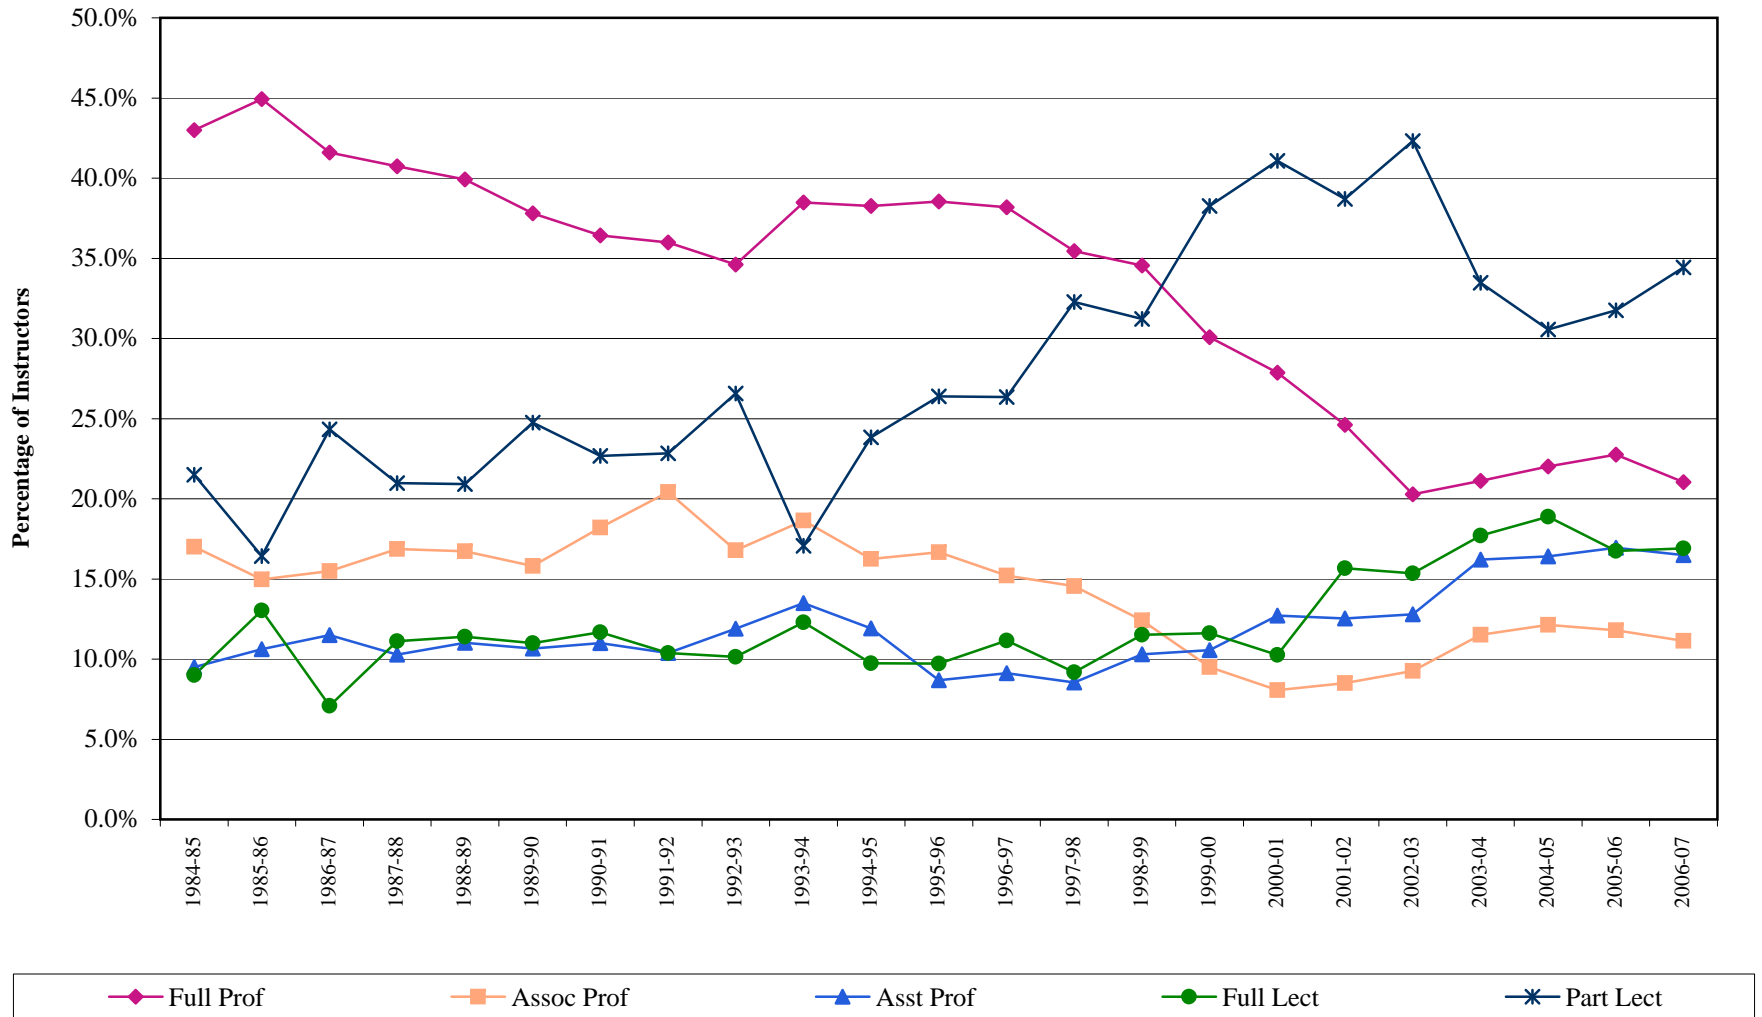

California State University Bakersfield Instructional Faculty by Type: 1984 - Present

California State University Bakersfield Percentage of Instructional Faculty by Type: 1984 - Present

California State University Bakersfield Instructional Faculty by Type: 1984 - Present

California State University Bakersfield Percentage of Instructional Faculty by Type: 1984 - Present