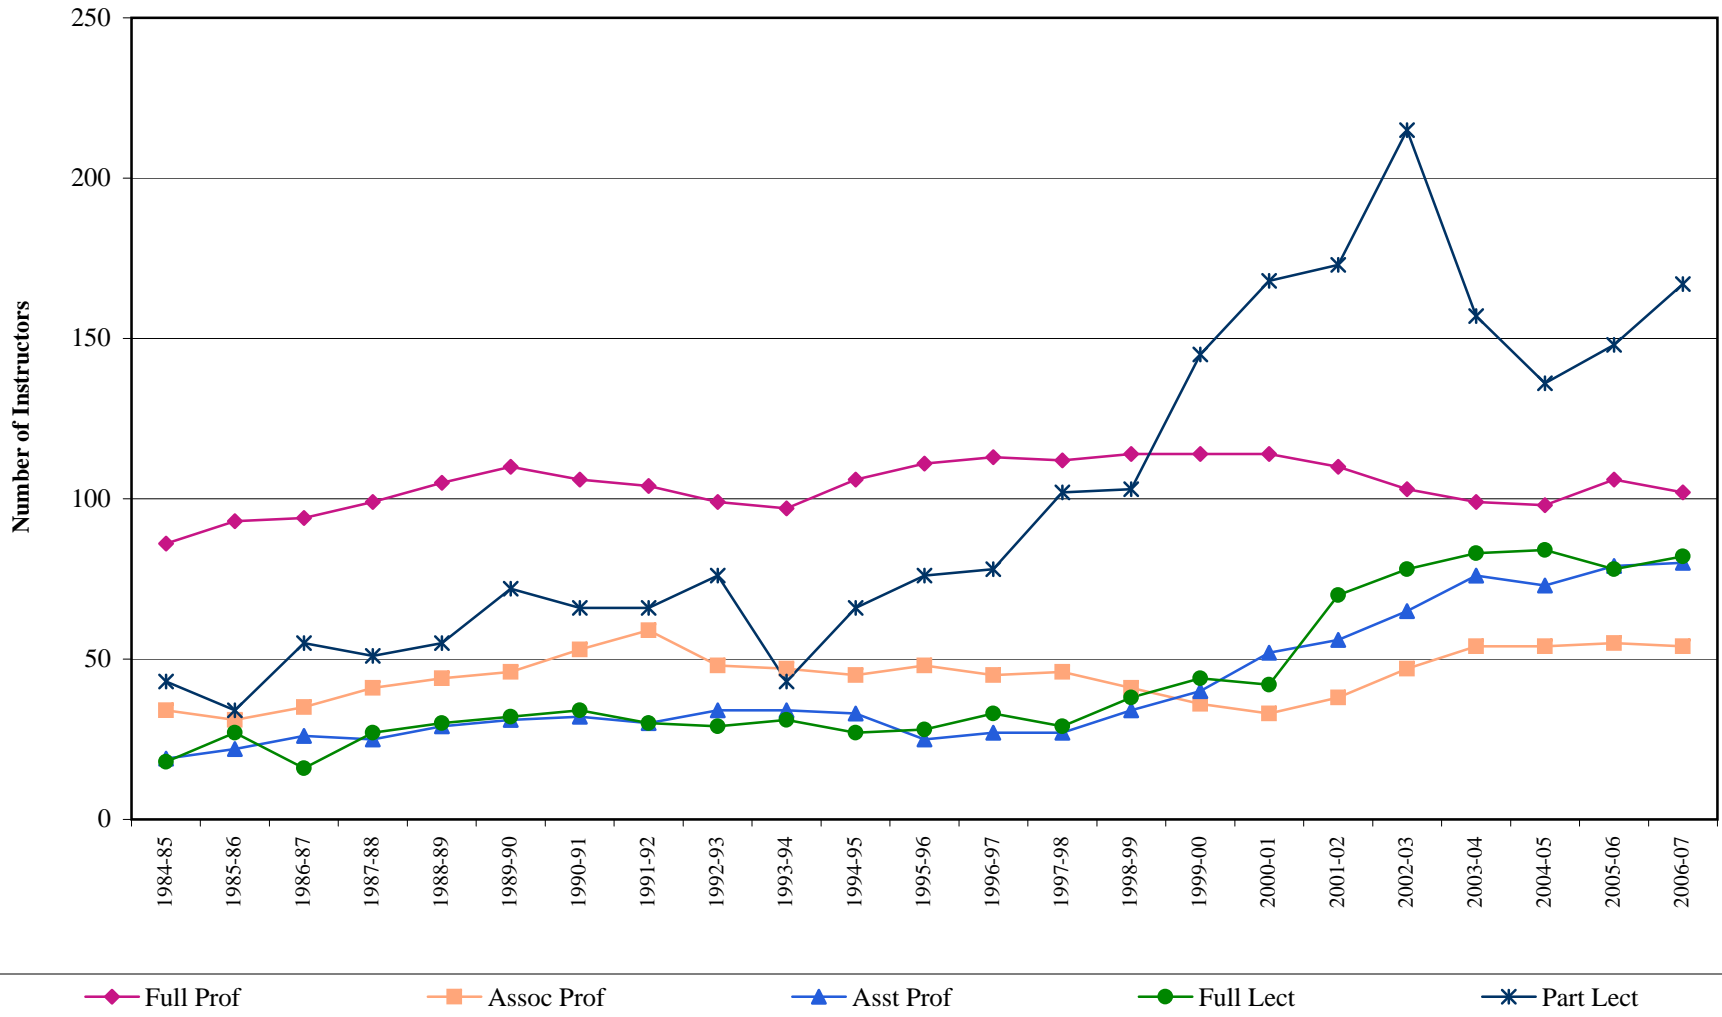

California State University Bakersfield Instructional Faculty by Type: 1984 - Present

California State University Bakersfield Percentage of Instructional Faculty by Type: 1984 - Present

California State University Bakersfield Instructional Faculty by Type: 1984 - Present

California State University Bakersfield Percentage of Instructional Faculty by Type: 1984 - Present