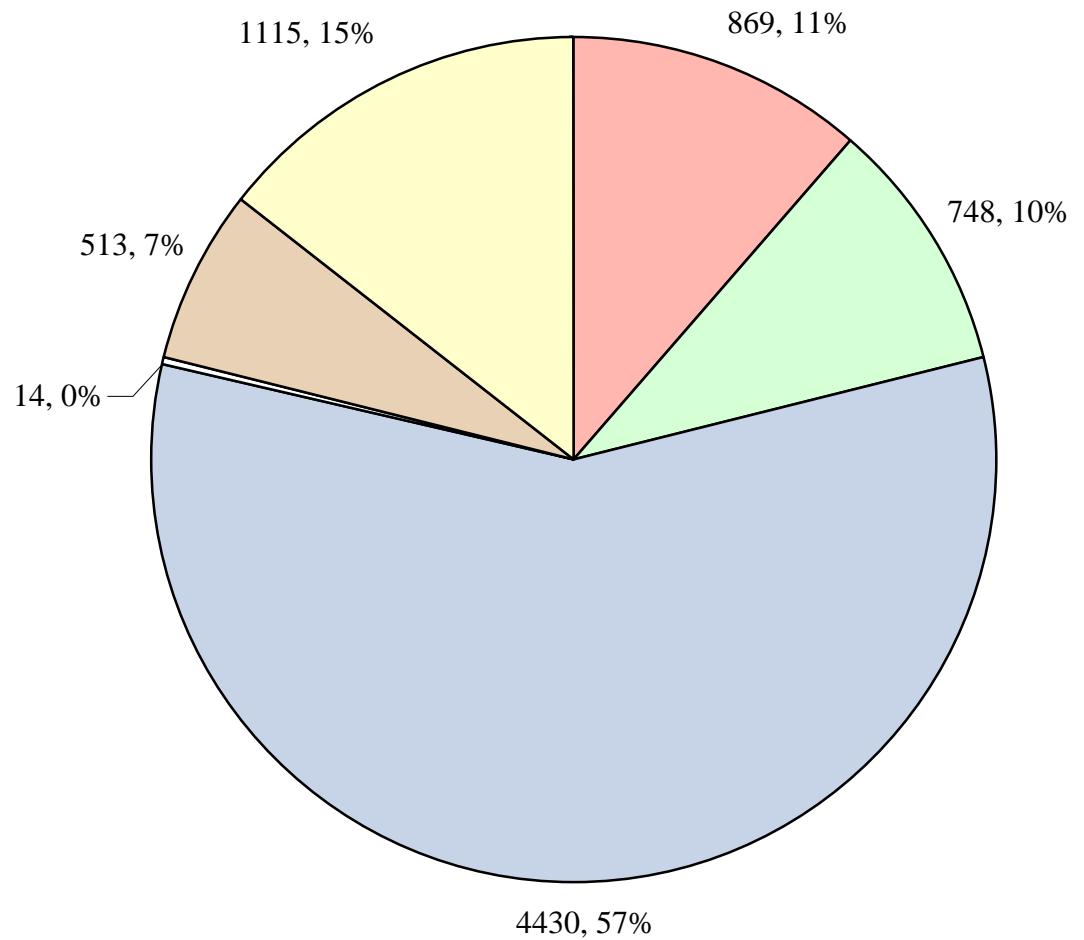

California State University Bakersfield

Fall 2007 Census Day Enrollment - All Students

Total Census Day Enrollment: 7689

- First-Time Freshmen
- Undergraduate Transfers
- Continuing Undergraduates
- Transitory Undergraduates
- New Post-Baccalaureate or Graduate
- Continuing Post-Baccalaureate or Graduate

California State University Bakersfield
Fall 2007 Census Day Enrollment - Antelope Valley Campus

Total Census Day Enrollment: 935

- First-Time Freshmen
- Undergraduate Transfers
- Continuing Undergraduates
- Transitory Undergraduates
- New Post-Baccalaureate or Graduate
- Continuing Post-Baccalaureate or Graduate