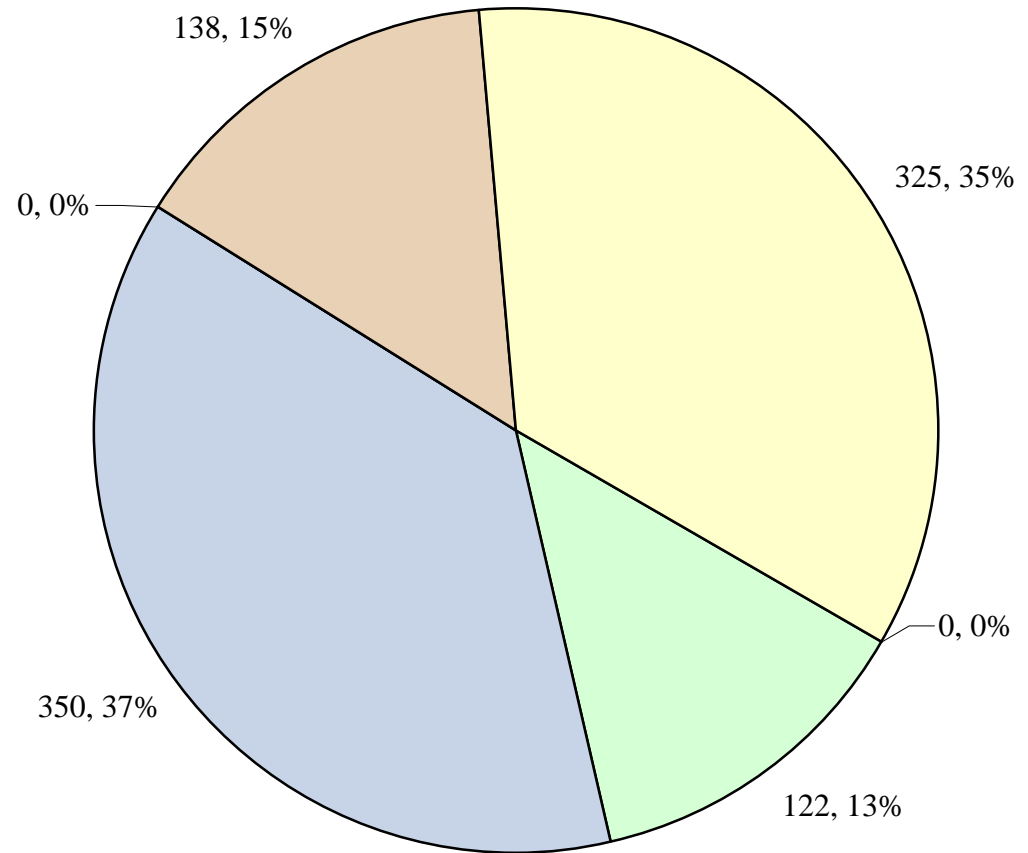

California State University Bakersfield

Fall 2007 Census Day Enrollment - All Students

Total Census Day Enrollment: 7689

- First-Time Freshmen
- Undergraduate Transfers
- Continuing Undergraduates
- Transitory Undergraduates
- New Post-Baccalaureate or Graduate
- Continuing Post-Baccalaureate or Graduate

California State University Bakersfield
Fall 2007 Census Day Enrollment - Antelope Valley Campus

Total Census Day Enrollment: 935

- First-Time Freshmen
- Undergraduate Transfers
- Continuing Undergraduates
- Transitory Undergraduates
- New Post-Baccalaureate or Graduate
- Continuing Post-Baccalaureate or Graduate