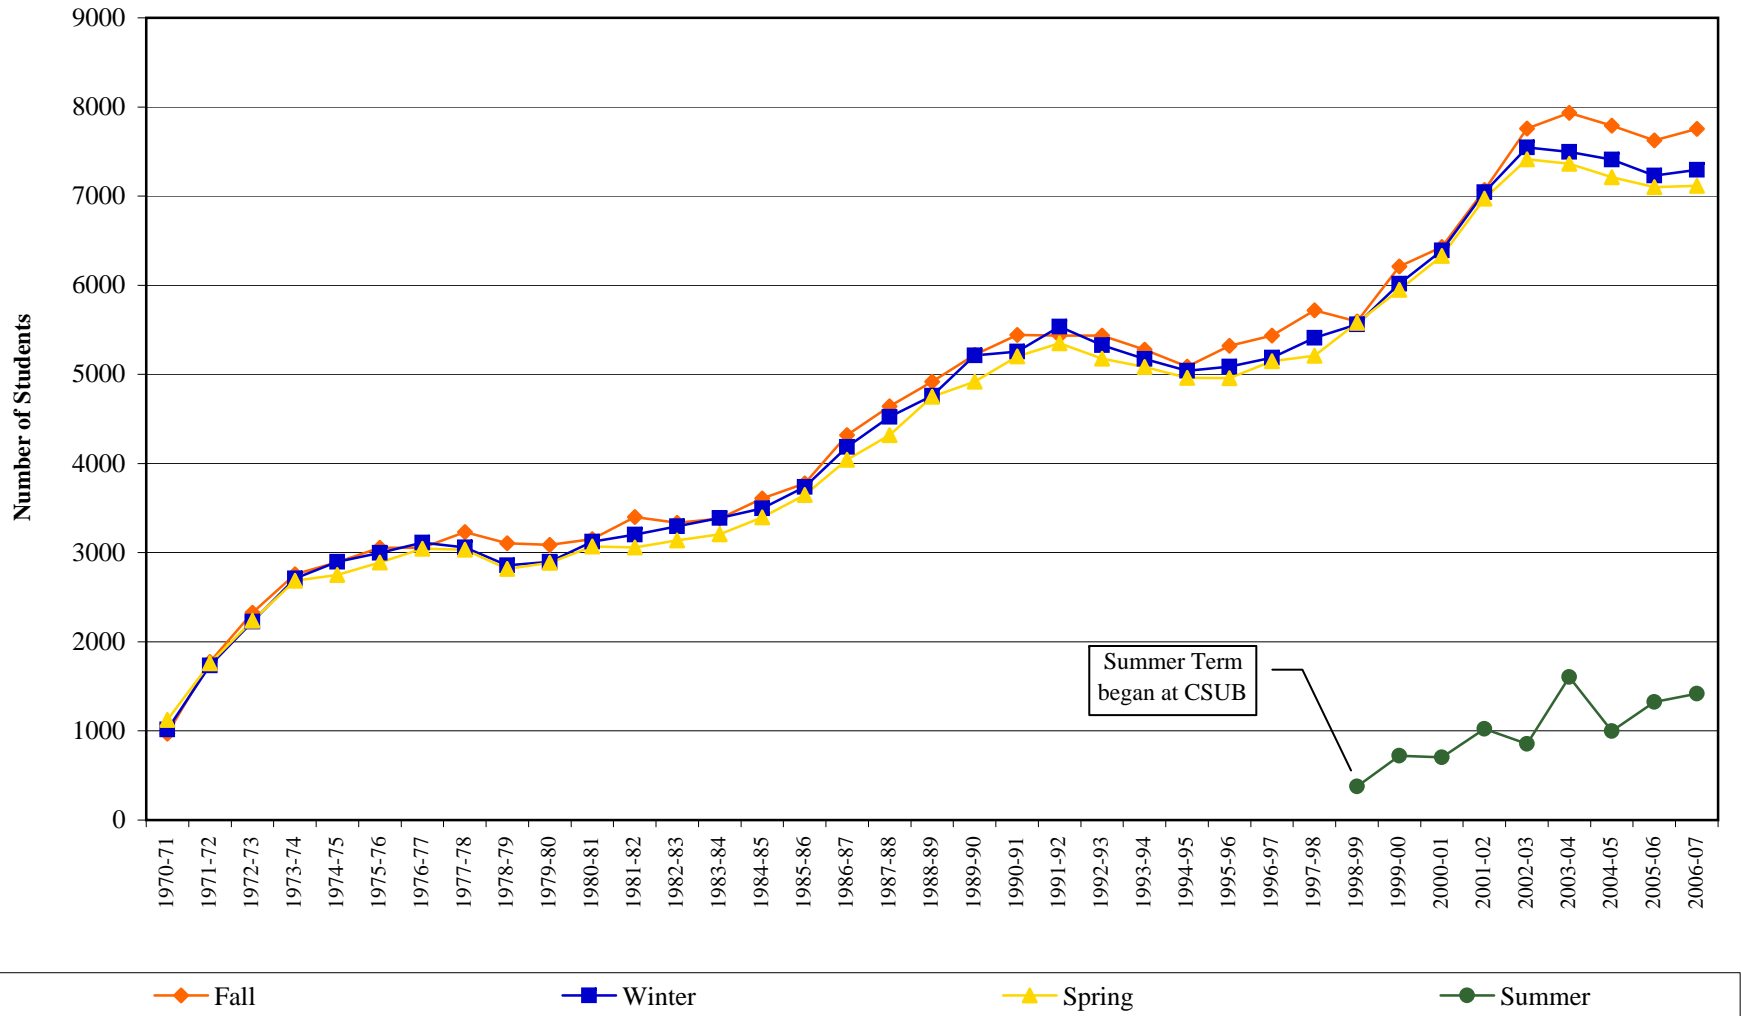

California State University Bakersfield Total Student Enrollment by Term: 1970 - Present

California State University Bakersfield Annualized Enrollment by Academic and College Year: 1970 - Present