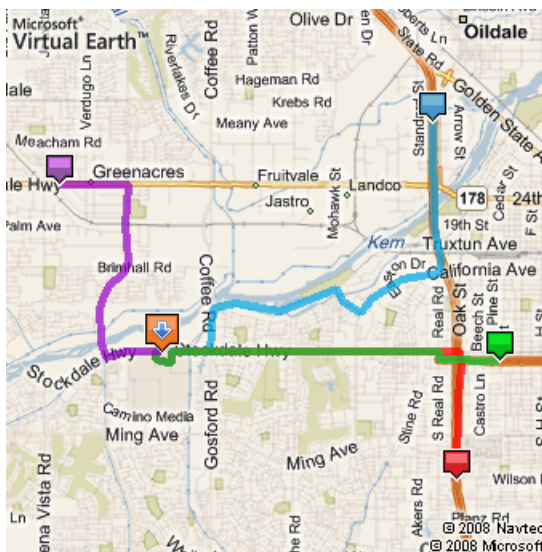

1-click directions to Destination

9001 Stockdale Hwy, Bakersfield, CA 93311-1022

Show directions from:

-  [The north \(via SR-99 S\)](#)
-  [The south \(via SR-99 N\)](#)
-  [The east \(via Bakersfield Tehachapi Hwy / SR-58 W\)](#)
-  [The west \(via Rosedale Hwy / SR-58 E\)](#)

[View all](#)

 From the north (via SR-99 S)	
1. At exit 25 , take ramp right for California Ave toward Civic Center	0.2 mi
2. Turn right onto California Ave	1.1 mi
3. Turn right onto Mohawk St	0.4 mi
4. Turn left onto Truxtun Ave	1.6 mi
5. Turn left onto Coffee Rd	0.5 mi
6. Turn right onto Stockdale Hwy	0.5 mi
7. Turn left onto Don Hart Dr	0.1 mi
8. Turn right to stay on Don Hart Dr	0.3 mi
9. Turn right onto Stockdale Hwy	0.1 mi
10. Arrive at 9001 Stockdale Hwy, Bakersfield, CA 93311-1022	

 From the south (via SR-99 N)	
1. At exit 24 , take ramp right for CA-58 East toward Cal State Univ / Stockdale Hwy / Brundage Lane	0.3 mi
2. Turn left onto Wible Rd	0.2 mi
3. Bear left onto Stockdale Hwy	3.5 mi
4. Turn left onto Don Hart Dr	0.1 mi
5. Turn right to stay on Don Hart Dr	0.3 mi
6. Turn right onto Stockdale Hwy	0.1 mi
7. Arrive at 9001 Stockdale Hwy, Bakersfield, CA 93311-1022	

 From the east (via Bakersfield Tehachapi Hwy / SR-58 W)	
1. Turn right onto S Real Rd	0.1 mi
2. Turn left onto Stockdale Hwy	3.3 mi
3. Turn left onto Don Hart Dr	0.1 mi
4. Turn right to stay on Don Hart Dr	0.3 mi
5. Turn right onto Stockdale Hwy	0.1 mi
6. Arrive at 9001 Stockdale Hwy, Bakersfield, CA 93311-1022	