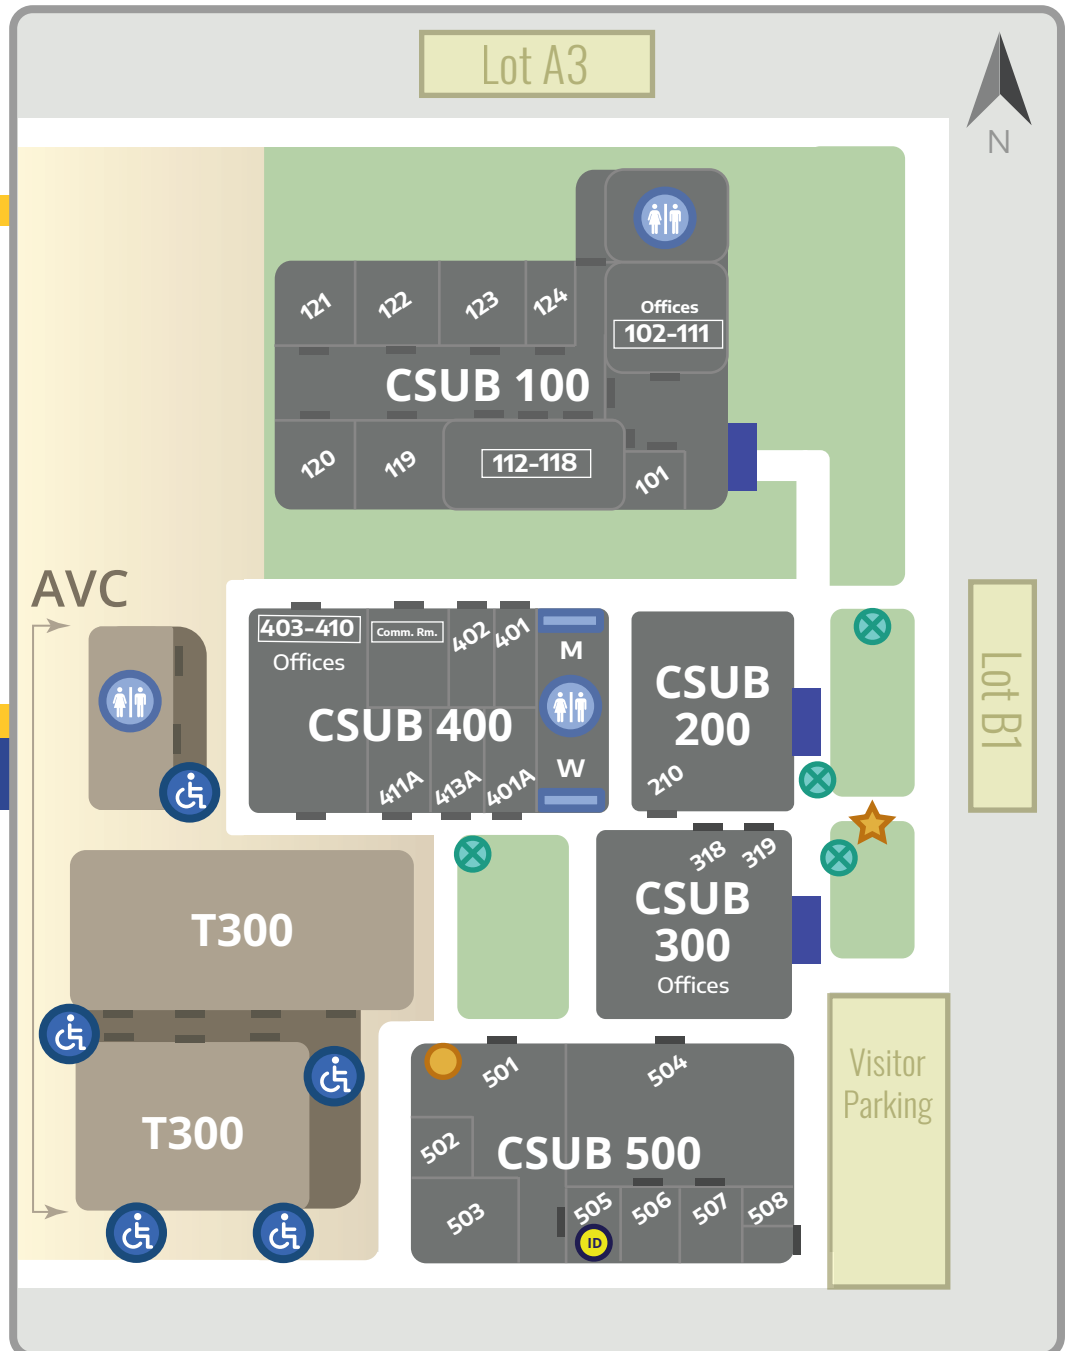

Campus Map

CALIFORNIA STATE UNIVERSITY
BAKERSFIELD
 Antelope Valley

Phone: (661) 952-5000
 Email: csubav@csub.edu
 Website: www.csub.edu/av

LEGEND

-  Restrooms
-  Accessibility Ramp
-  Picnic Location
-  Book Dropoff
-  AV Library
-  Photo ID Pickup

43909 30th Street West
Lancaster, CA

- CSUB 100** California State University Bakersfield Antelope Valley
- CSUB 200** Student Life Center
 - Health Services
 - Services for Students with Disabilities
 - Student Life Consultant
- CSUB 300** Teacher Education
- CSUB 400** Faculty Offices, Classrooms
 - Graduate Student Lab (411A)
 - Counseling (413A)
- CSUB 500** Student Resources
 - Library Resource Center
 - AV Library (501)
 - Student Lounge and Study Rooms (504)
- T300** Antelope Valley College