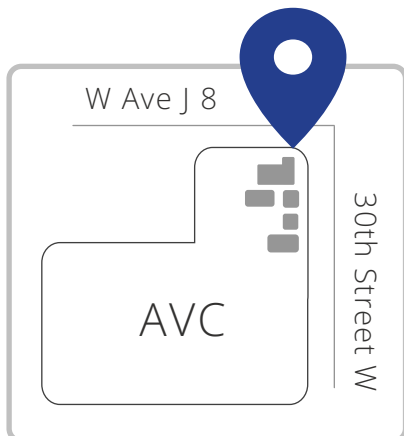

Campus Map

CALIFORNIA STATE UNIVERSITY
BAKERSFIELD
 Antelope Valley

Phone: (661) 952-5000
 Email: csubav@csub.edu
 Website: www.csub.edu/av

LEGEND

-  Restrooms
-  Accessibility Ramp
-  Picnic Location
-  Book Dropoff
-  AV Library
-  Photo ID Pickup

43909 30th Street West
Lancaster, CA

- CSUB 100** California State University Bakersfield Antelope Valley
- CSUB 200** Student Life Center
 - Health Services
 - Services for Students with Disabilities
 - Student Life Consultant
- CSUB 300** Teacher Education
- CSUB 400** Faculty Offices, Classrooms
 - Graduate Student Lab (411A)
 - Counseling (413A)
- CSUB 500** Student Resources
 - Library Resource Center
 - AV Library (501)
 - Student Lounge and Study Rooms (504)
- T300** Antelope Valley College