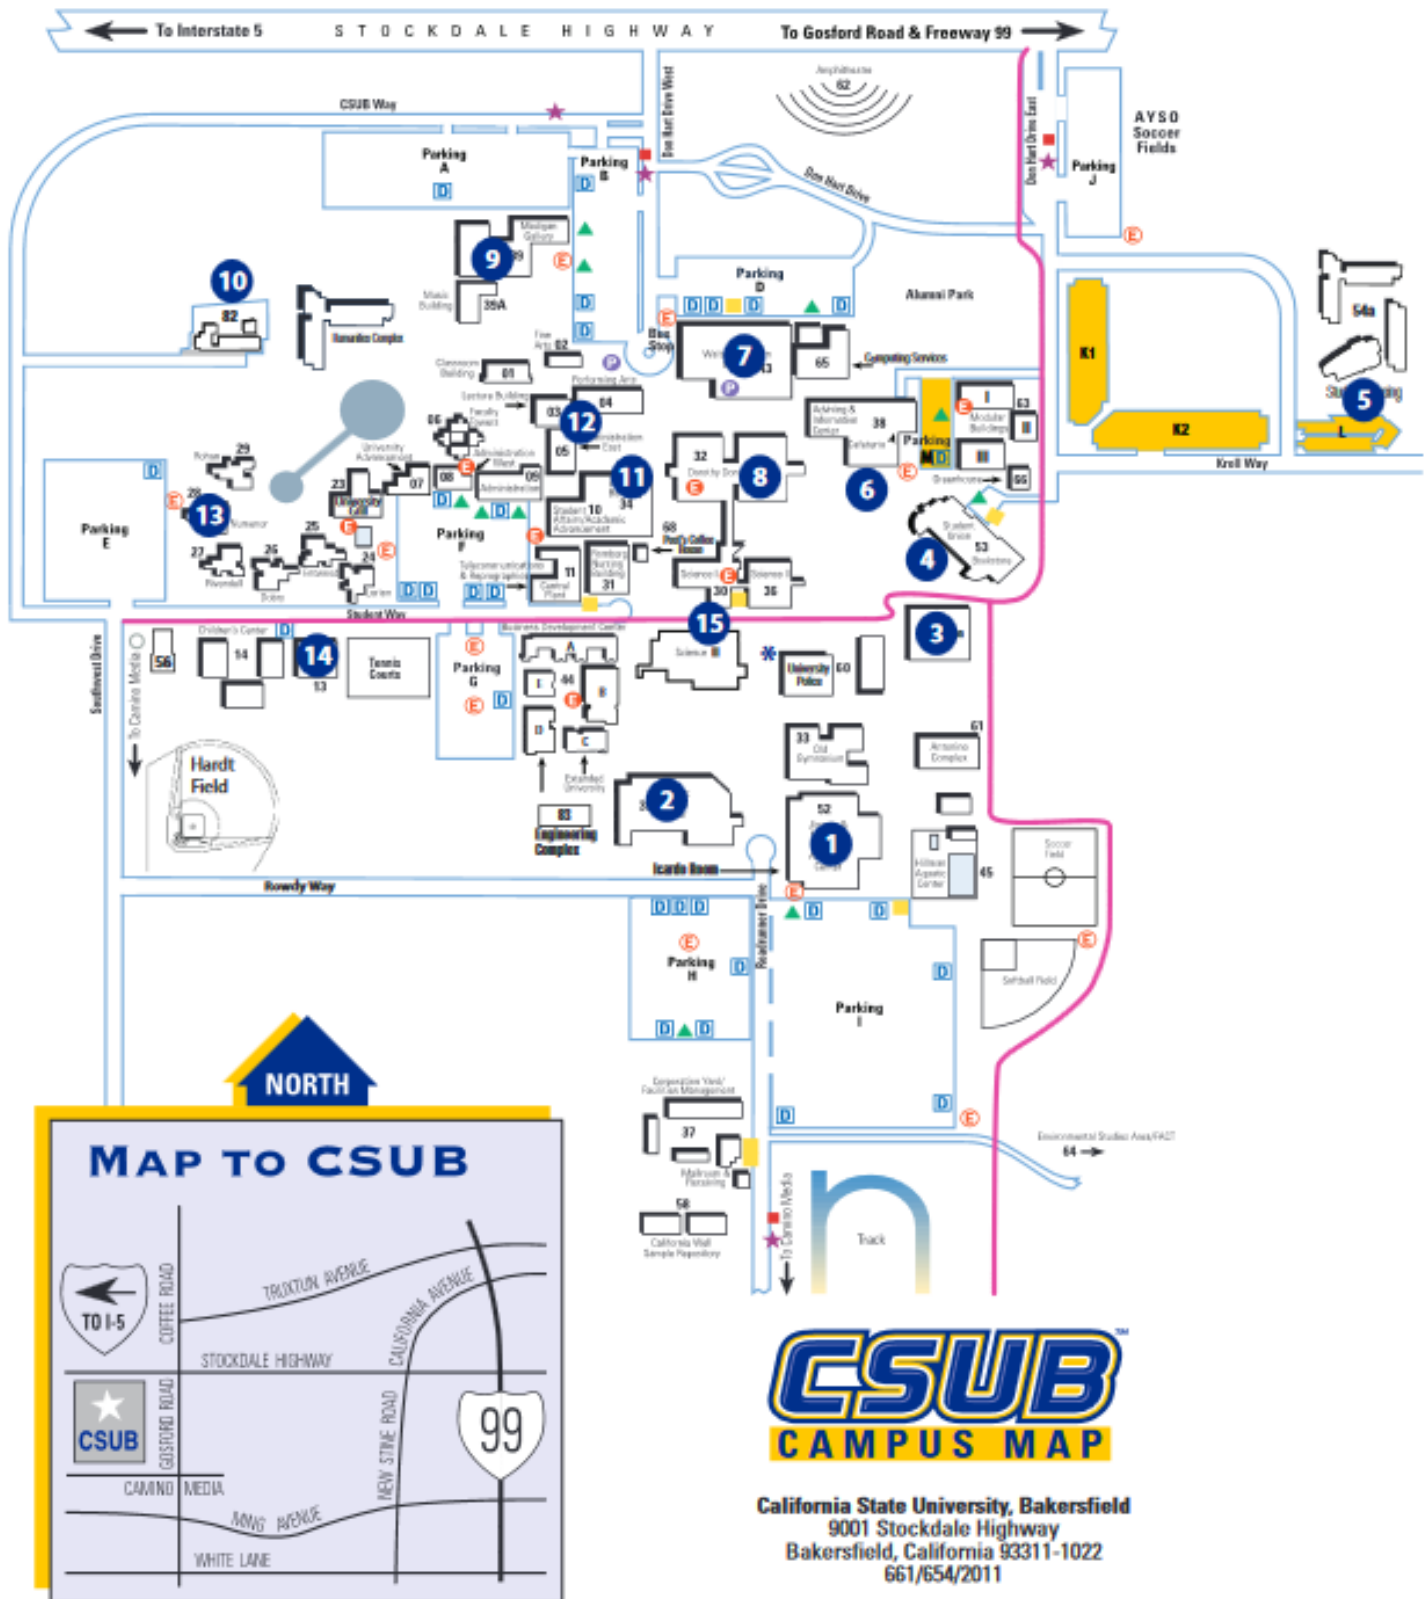

CSUB Campus Map

Key: 1) Icardo Center 2) Student Health Center 3) Student Recreation Center 4) Student Union & Bookstore 5) New Student Housing 6) Runner Café & CECE 7) Walter Stiern Library 8) Dorothy Donahoe Hall 9) Doré Theatre 10) Visual Arts Center 11) Student Services 12) Tutoring & EOP 13) AARC 14) Outreach 15) Romberg Nursing Center 16) Science I, II, & III